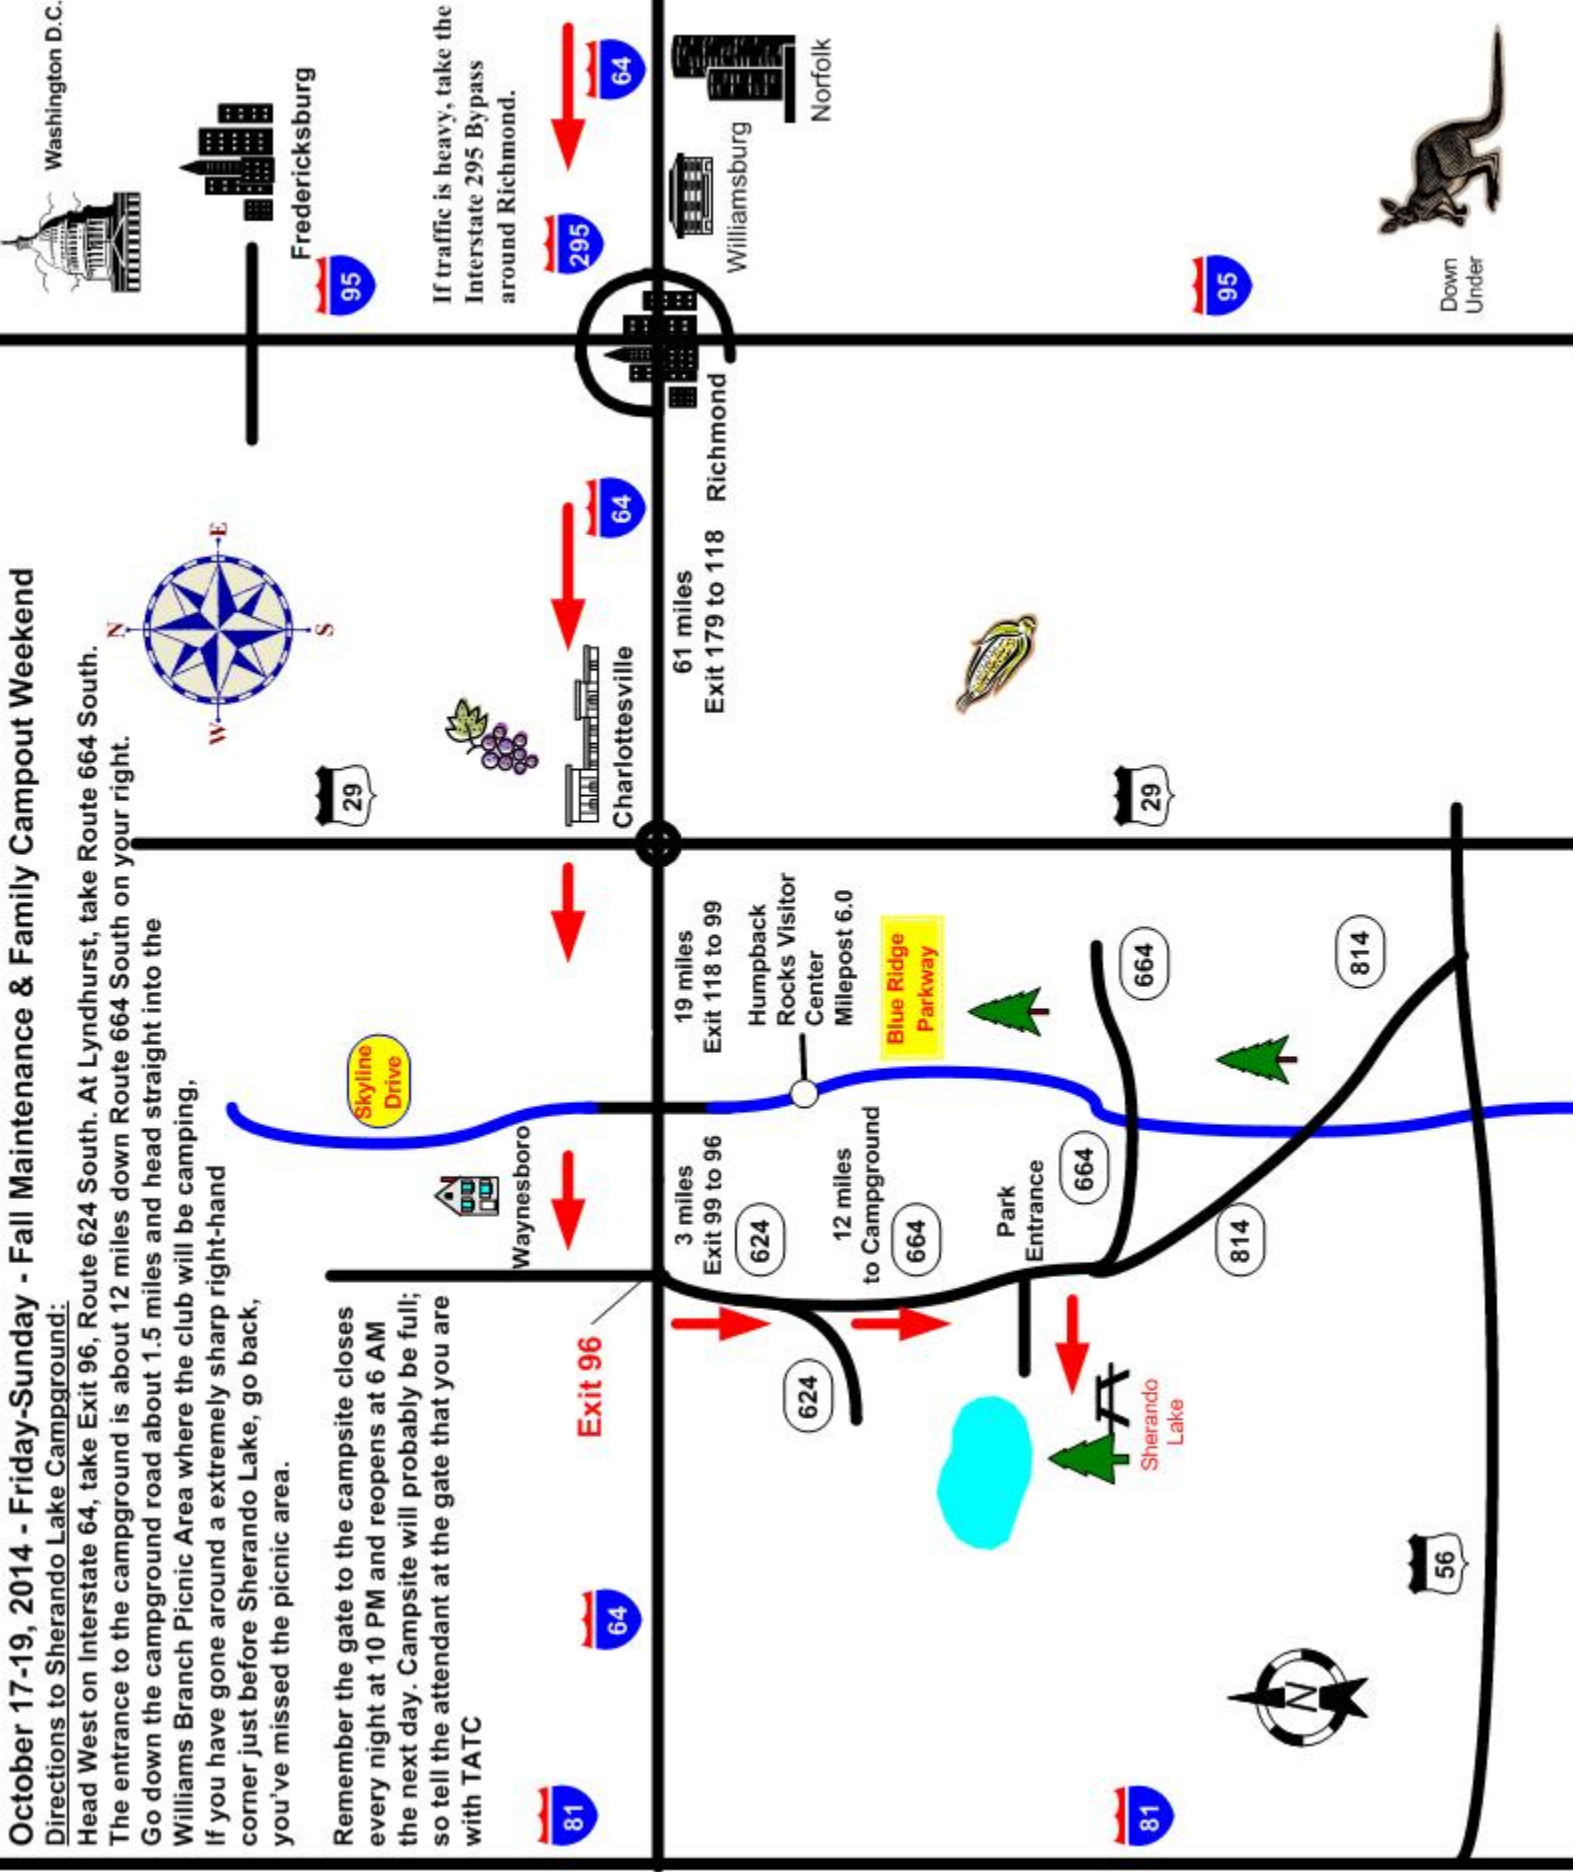

October 17-19, 2014 - Friday-Sunday - Fall Maintenance & Family Campout Weekend

Directions to Sherando Lake Campground:

Head West on Interstate 64, take Exit 96, Route 624 South. At Lyndhurst, take Route 664 South. The entrance to the campground is about 12 miles down Route 664 South on your right. Go down the campground road about 1.5 miles and head straight into the Williams Branch Picnic Area where the club will be camping. If you have gone around a extremely sharp right-hand corner just before Sherando Lake, go back, you've missed the picnic area.

Remember the gate to the campsite closes every night at 10 PM and reopens at 6 AM the next day. Campsite will probably be full; so tell the attendant at the gate that you are with TATC

If traffic is heavy, take the Interstate 295 Bypass around Richmond.